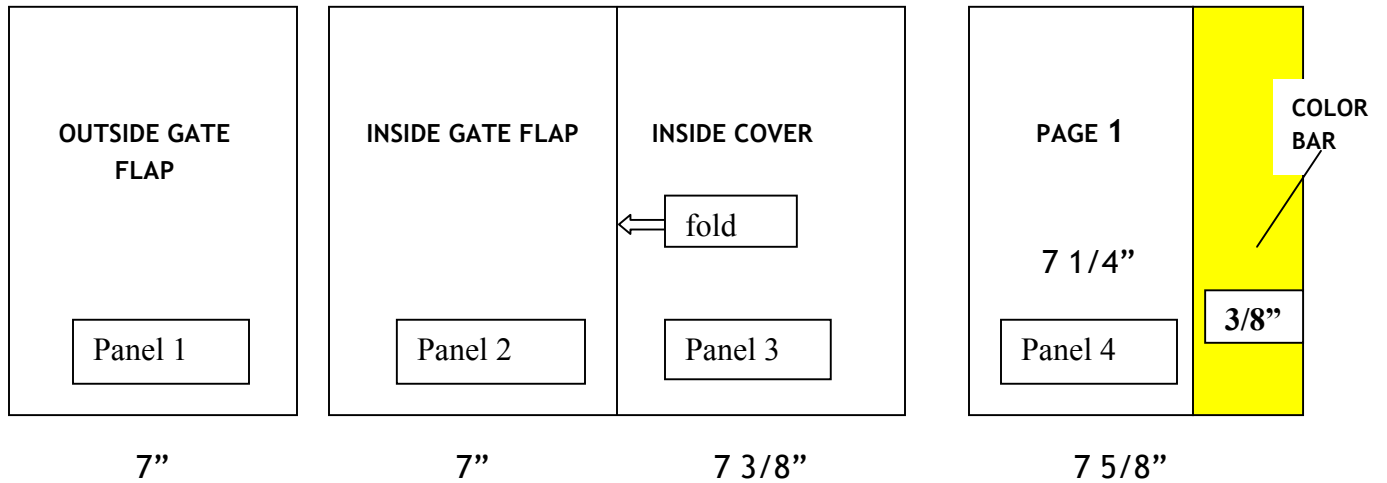

## Cover Gatefold Specifications

There will be a 3/8" wide color bar appearing at the face edge of page one.  
Edit will determine the color of the color bar.

### HEIGHT FOR ALL PAGES

Bleed: 10 3/4"

Trim: 10 1/2"

Live: 10"

### PAGE 1 OF THE MAGAZINE

Bleed: 7 7/8" (includes 1/8" bleed on left edge and 1/8" of color bar on right edge)

Trim: 7 5/8" (ad space is 7 1/4" + 3/8" for color bar on right edge)

Live: 7 1/8"

### INSIDE GATE FLAP AND INSIDE COVER COMBINED

Bleed: 14 5/8" (bleed on outside edges, no bleed on the fold edge)

Trim: 14 3/8"

Live: 13 7/8"

**SEND ALL AD FILES THROUGH THE AD SUBMISSION GATEWAY – LINK BELOW – NEW USERS MUST REGISTER:**