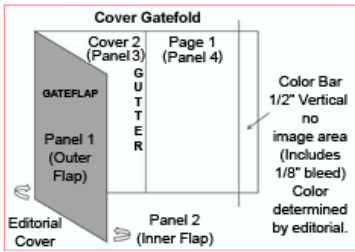

COSMOPOLITAN

FUN FEARLESS FEMALE

Cover Gatefold Specifications

There will be a 3/8" wide color bar appearing at the face edge of page one. Edit will determine the color of the color bar.

HEIGHT FOR ALL PAGES

OUTSIDE GATE FLAP

Bleed: 7 1/2"
 Trim: 7 1/4"
 Live: 6 3/4"

INSIDE GATE FLAP AND INSIDE COVER COMBINED

Bleed: 15 1/8" (bleed on outside edges, no bleed on the fold edge)
 Trim: 14 7/8"
 Live: 14 3/8"

SEND ALL AD FILES THROUGH THE AD SUBMISSION GATEWAY – LINK BELOW – NEW USERS MUST REGISTER:

Cover Gatefold - 4 panels

Panel 1	Panel 2	Panel 3	Panel 4	Height - 10.875"
7.25"	7.25"	7.625"	7.875"	Bleed - 0.125" Safety - 0.25"

Cover Gatefold - 3 panels

Panel 1	Panel 2	Panel 3	Panel 4	Height - 10.875"
7.25"	14.875"	7.875"		Bleed - 0.125" Safety - 0.25"