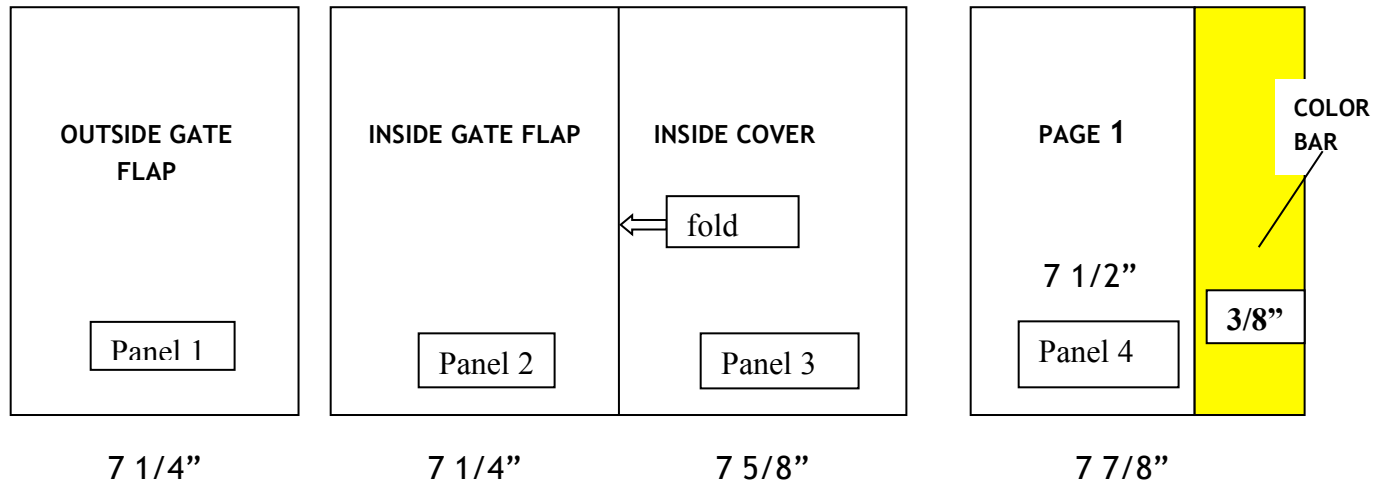

COSMOPOLITAN

FUN FEARLESS FEMALE

Cover Gatefold Specifications

There will be a 3/8" wide color bar appearing at the face edge of page one. Edit will determine the color of the color bar.

HEIGHT FOR ALL PAGES

Bleed: 11 1/8"
 Trim: 10 7/8"
 Live: 10 3/8"

PAGE 1 OF THE MAGAZINE

Bleed: 8 1/8" (includes 1/8" bleed on left edge and 1/8" of color bar on right edge)
 Trim: 7 7/8" (ad space is 7 1/2" + 3/8" for color bar on right edge)
 Live: 7 3/8"

OUTSIDE GATE FLAP

Bleed: 7 1/2"
 Trim: 7 1/4"
 Live: 6 3/4"

INSIDE GATE FLAP AND INSIDE COVER COMBINED

Bleed: 15 1/8" (bleed on outside edges, no bleed on the fold edge)
 Trim: 14 7/8"
 Live: 14 3/8"

SEND ALL AD FILES THROUGH THE AD SUBMISSION GATEWAY – LINK BELOW – NEW USERS MUST REGISTER:

Cover Gatefold - 4 panels

Panel 1	Panel 2	Panel 3	Panel 4	Height - 10.875"
7.25"	7.25"	7.625"	7.875"	Bleed - 0.125" Safety - 0.25"

Cover Gatefold - 3 panels

Panel 1	Panel 2	Panel 3	Panel 4	Height - 10.875"
7.25"	14.875"	7.875"		Bleed - 0.125" Safety - 0.25"