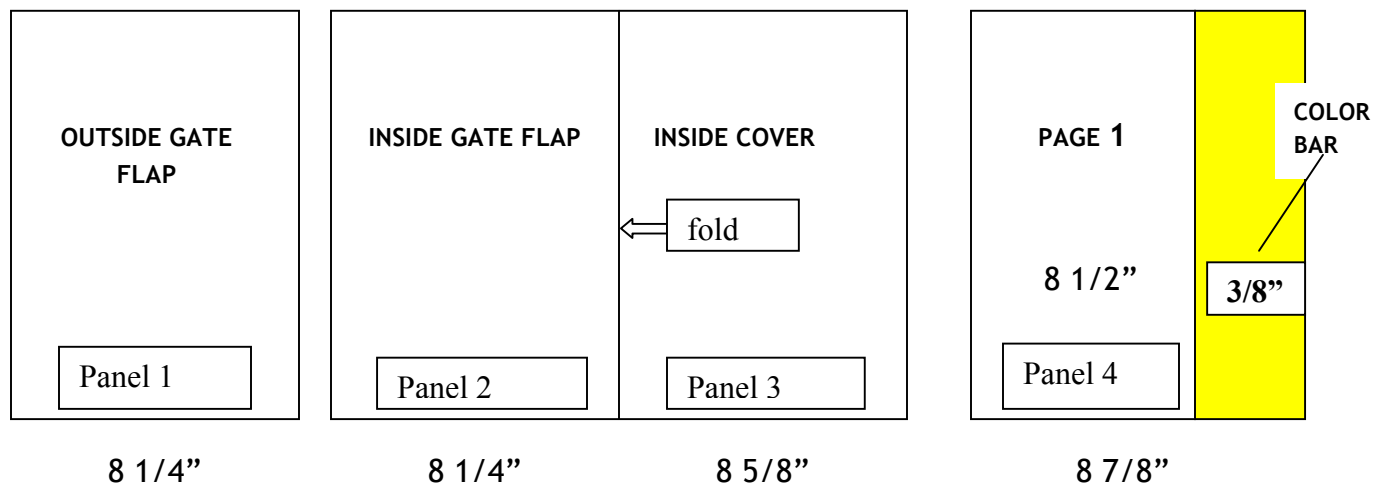

Elle Decor

Cover Gatefold Specifications

There will be a 3/8" wide color bar appearing at the face edge of page one.
Edit will determine the color of the color bar.

HEIGHT FOR ALL PAGES

Bleed: 11 1/8"
Trim: 10 7/8"
Live: 10 3/8"

PAGE 1 OF THE MAGAZINE

Bleed: 9 1/8" (includes 1/8" bleed on left edge and 1/8" of color bar on right edge)
Trim: 8 7/8" (ad space is 8 1/2" + 3/8" for color bar on right edge)
Live: 8 3/8"

OUTSIDE GATE FLAP

Bleed: 8 1/2"
Trim: 8 1/4"
Live: 7 3/4"

INSIDE GATE FLAP AND INSIDE COVER COMBINED

Bleed: 17 1/8" (bleed on outside edges, no bleed on the fold edge)
Trim: 16 7/8"
Live: 16 3/8"

SEND ALL AD FILES THROUGH THE AD SUBMISSION GATEWAY – LINK BELOW – NEW USERS MUST REGISTER: