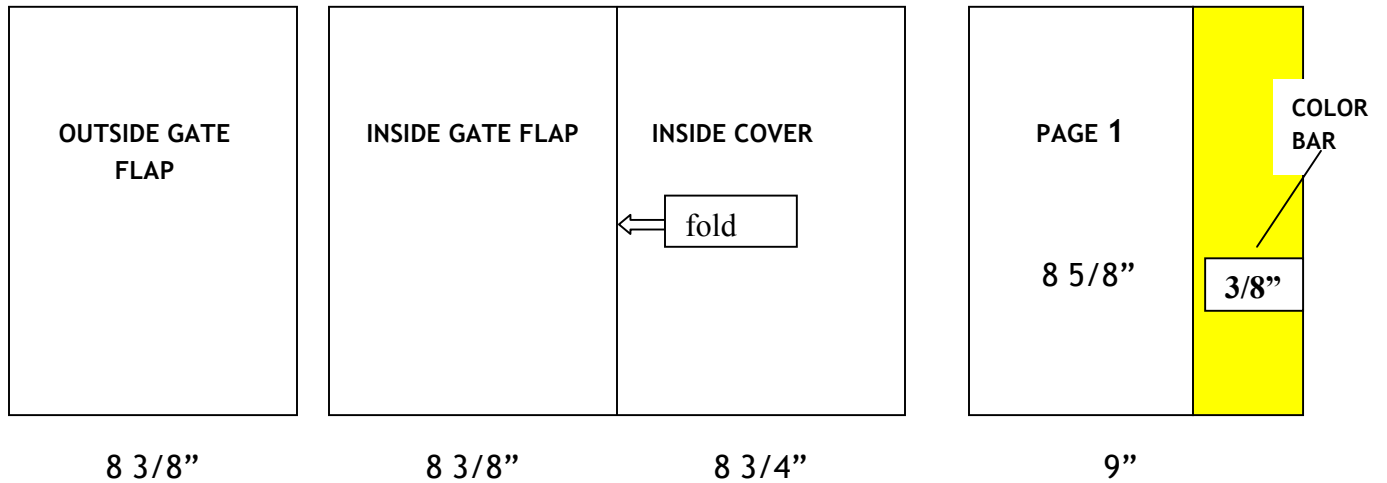

Elle

Cover Gatefold Specifications

There will be a 3/8" wide color bar appearing at the face edge of page one.
Edit will determine the color of the color bar.

HEIGHT FOR ALL PAGES

Bleed: 11 1/8"
Trim: 10 7/8"
Live: 10 3/8"

PAGE 1 OF THE MAGAZINE

Bleed: 9 1/4" (includes 1/8" bleed on left edge and 1/8" of color bar on right edge)
Trim: 9" (ad space is 8 5/8" + 3/8" for color bar on right edge)
Live: 8 1/2"

OUTSIDE GATE FLAP

Bleed: 8 5/8"
Trim: 8 3/8"
Live: 7 7/8"

INSIDE GATE FLAP AND INSIDE COVER COMBINED

Bleed: 17 3/8" (bleed on outside edges, no bleed on the fold edge)
Trim: 17 1/8"
Live: 16 5/8"

SEND ALL AD FILES THROUGH THE AD SUBMISSION GATEWAY – LINK BELOW – NEW USERS MUST REGISTER: