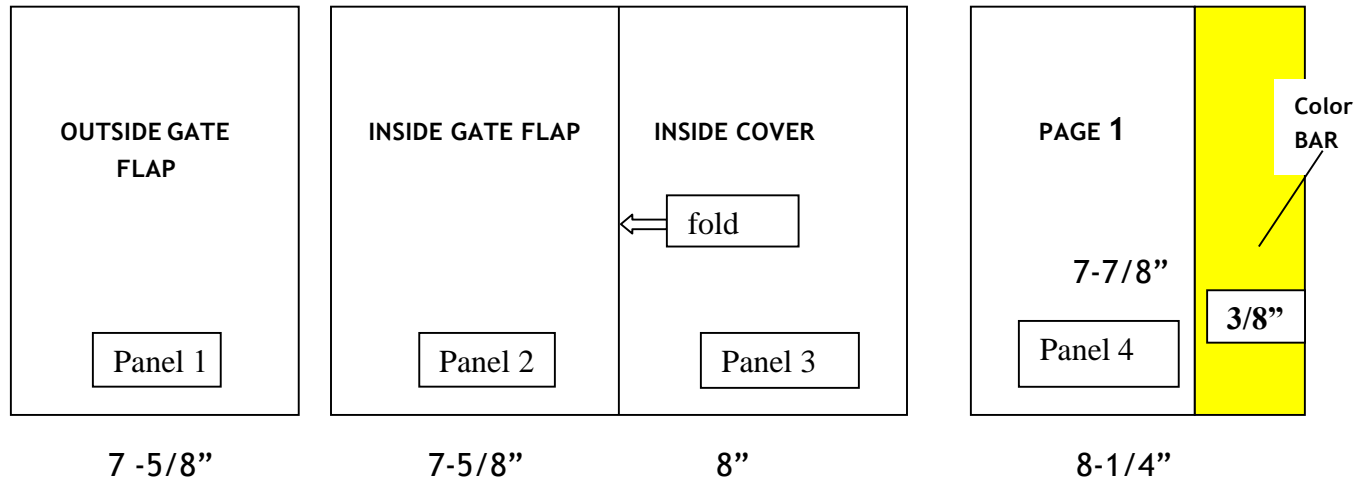

Esquire

Cover Gatefold Specifications

(effective February 2018)

There will be a 3/8" wide color bar appearing at the face edge of page one. Edit will determine the color of the color bar.

HEIGHT FOR ALL PAGES

Bleed: 11 1/8"

Trim: 10 7/8"

Live: 10 3/8"

OUTSIDE GATE FLAP

Bleed: 7-7/8"

Trim: 7-5/8"

Live: 7-1/8"

PAGE 1 OF THE MAGAZINE

Bleed: 8-1/2" (includes 1/8" bleed on left edge and 1/8" of color bar on right edge)

Trim: 8-1/4" (ad space is 7-7/8" + 3/8" for color bar on right edge)

Live: 7-3/4"

INSIDE GATE FLAP AND INSIDE COVER COMBINED

Bleed: 15-7/8" (bleed on outside edges, no bleed on the fold edge)

Trim: 15-5/8"

Live: 15-1/8"

SEND ALL AD FILES THROUGH THE AD SUBMISSION GATEWAY – LINK BELOW – NEW USERS MUST REGISTER:

For the latest in digital requirements and for file submission please visit <http://ads.hearst.com>