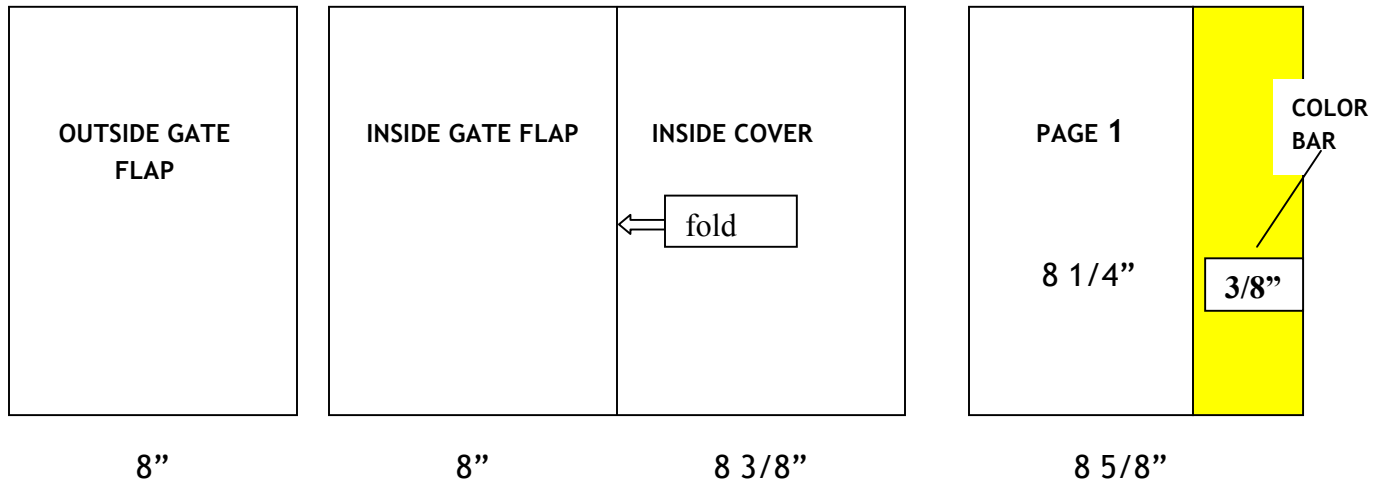

## Cover Gatefold Specifications

There will be a 3/8" wide color bar appearing at the face edge of page one.  
Edit will determine the color of the color bar.

### HEIGHT FOR ALL PAGES

Bleed: 11 1/8"  
Trim: 10 7/8"  
Live: 10 3/8"

### PAGE 1 OF THE MAGAZINE

Bleed: 8 7/8" (includes 1/8" bleed on left edge and 1/8" of color bar on right edge)  
Trim: 8 5/8" (ad space is 8 1/2" + 3/8" for color bar on right edge)  
Live: 8 1/8"

### INSIDE GATE FLAP AND INSIDE COVER COMBINED

Bleed: 16 5/8" (bleed on outside edges, no bleed on the fold edge)  
Trim: 16 3/8"  
Live: 15 7/8"

**SEND ALL AD FILES THROUGH THE AD SUBMISSION GATEWAY – LINK BELOW – NEW USERS MUST REGISTER:**