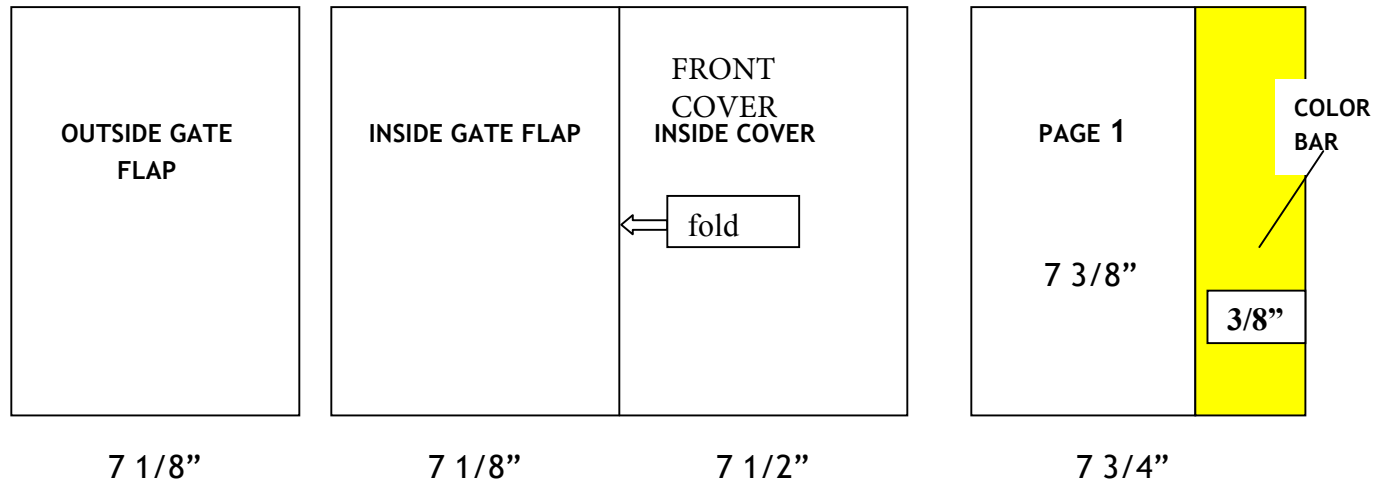

Good Housekeeping

Cover Gatefold Specifications

There will be a 3/8" wide color bar appearing at the face edge of page one. Edit will determine the color of the color bar.

HEIGHT FOR ALL PAGES

Bleed: 10 3/4"
Trim: 10 1/2"
Live: 10"

PAGE 1 OF THE MAGAZINE

Bleed: 8" (includes 1/8" bleed on left edge and 1/8" of color bar on right edge)
Trim: 7 3/4" (ad space is 7 1/2" + 3/8" for color bar on right edge)
Live: 7 1/4"

OUTSIDE GATE FLAP

Bleed: 7 1/4"
Trim: 7 1/8"
Live: 6 5/8"

INSIDE GATE FLAP AND INSIDE COVER COMBINED

Bleed: 14 7/8" (bleed on outside edges, no bleed on the fold edge)
Trim: 14 5/8"
Live: 14 1/8"

SEND ALL AD FILES THROUGH THE AD SUBMISSION GATEWAY – LINK BELOW – NEW USERS MUST REGISTER: