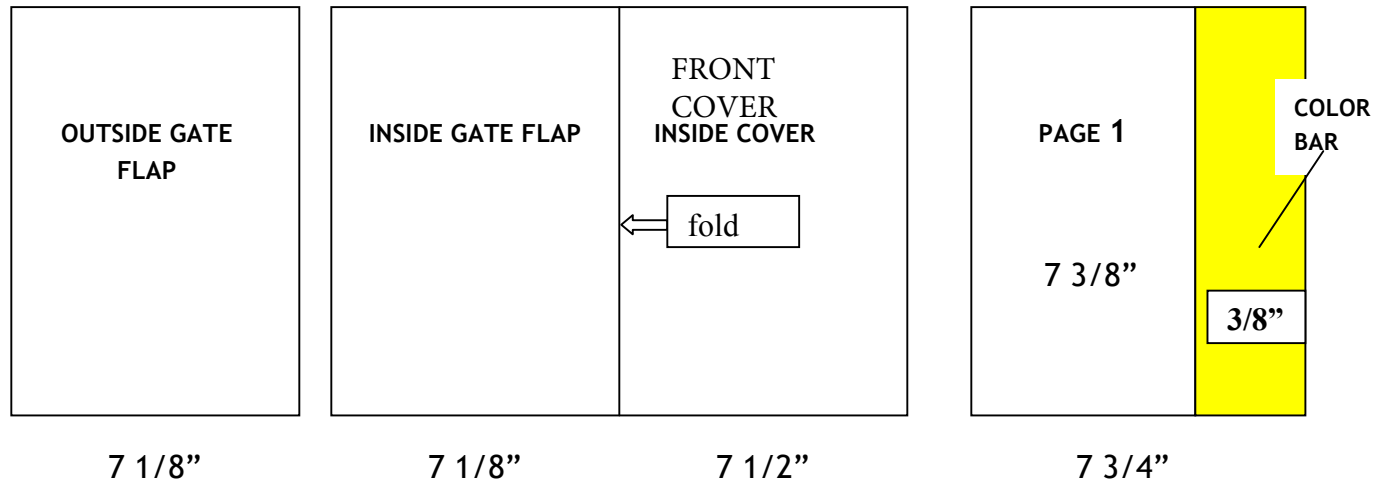

## Cover Gatefold Specifications

There will be a 3/8" wide color bar appearing at the face edge of page one. Edit will determine the color of the color bar.

### HEIGHT FOR ALL PAGES

Bleed: 10 3/4"  
Trim: 10 1/2"  
Live: 10"

### PAGE 1 OF THE MAGAZINE

Bleed: 8" (includes 1/8" bleed on left edge and 1/8" of color bar on right edge)  
Trim: 7 3/4" (ad space is 7 1/2" + 3/8" for color bar on right edge)  
Live: 7 1/4"

### INSIDE GATE FLAP AND INSIDE COVER COMBINED

Bleed: 14 7/8" (bleed on outside edges, no bleed on the fold edge)  
Trim: 14 5/8"  
Live: 14 1/8"

**SEND ALL AD FILES THROUGH THE AD SUBMISSION GATEWAY – LINK BELOW – NEW USERS MUST REGISTER:**