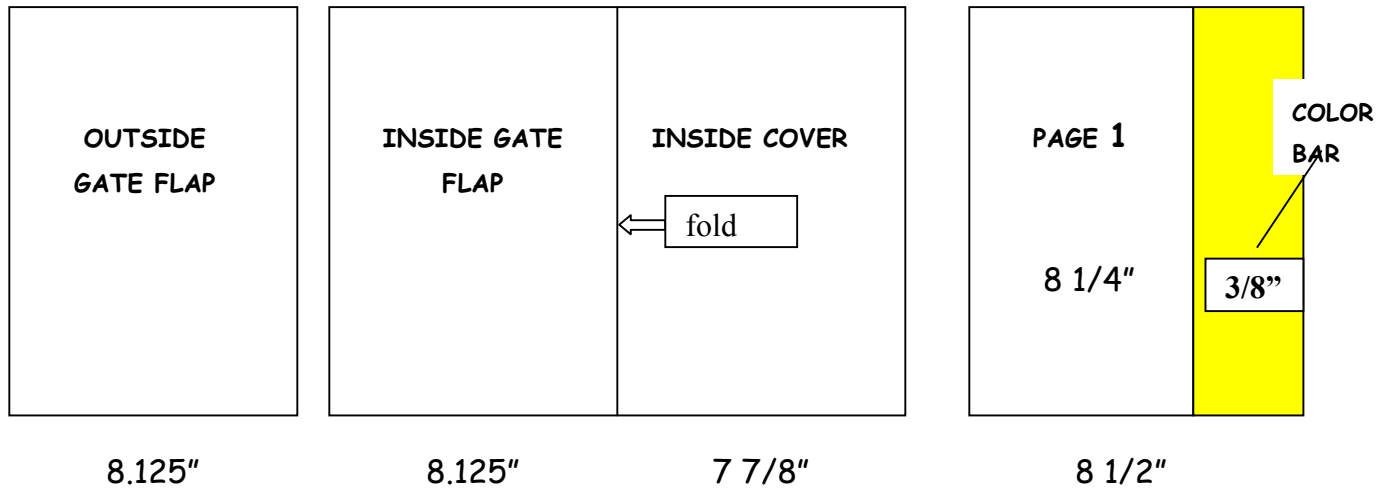

HGTV

Cover Gatefold Specifications

There will be a 3/8" wide color bar appearing at the face edge of page one. Edit will determine the color of the color bar.

HEIGHT FOR ALL PAGES

Bleed: 11 1/8"
Trim: 10 7/8"
Live: 10 3/8"

PAGE 1 OF THE MAGAZINE

Bleed: 8 3/4" (includes 1/8" bleed on left edge and 1/8" of color bar on right edge)
Trim: 8 1/2" (ad space is 8 1/2" + 3/8" for color bar on right edge)
Live: 8"

OUTSIDE GATE FLAP

Bleed: 8 3/8"
Trim: 8.125"
Live: 7 5/8"

INSIDE GATE FLAP AND INSIDE COVER COMBINED

Bleed: 16 1/4" (bleed on outside edges, no bleed on the fold edge)
Trim: 16"
Live: 15 1/2"

SEND ALL AD FILES THROUGH THE AD SUBMISSION GATEWAY – LINK BELOW – NEW USERS MUST REGISTER: