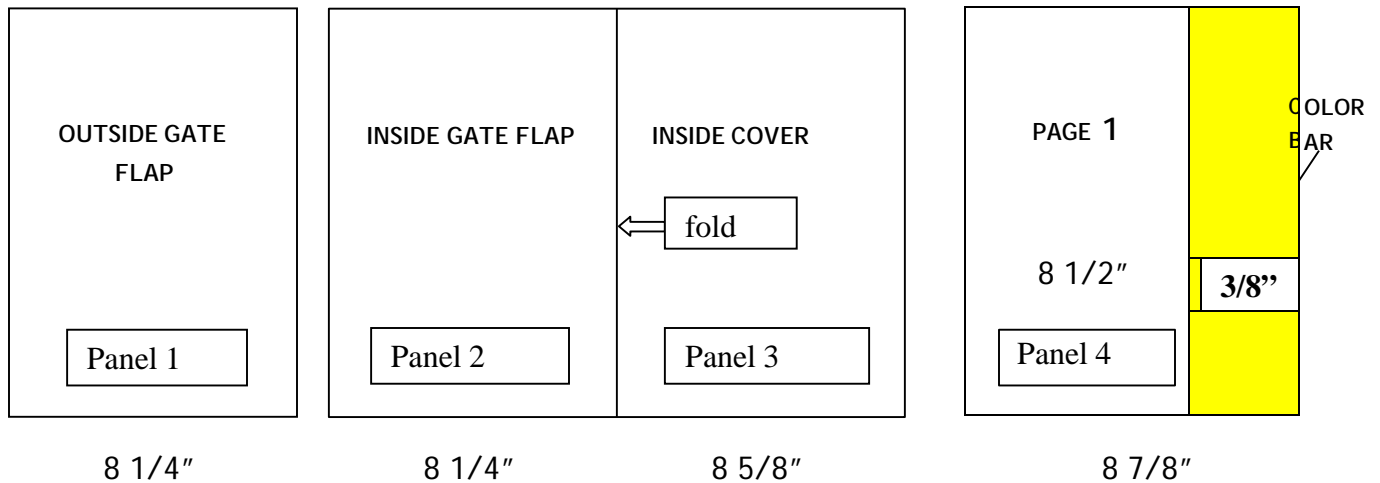

Harper's Bazaar

Cover Gatefold Specifications

There will be a 3/8" wide color bar appearing at the face edge of page one.
Edit will determine the color of the color bar.

HEIGHT FOR ALL PAGES

Bleed: 11 1/8"

Trim: 10 7/8"

Live: 10 3/8"

PAGE 1 OF THE MAGAZINE

Bleed: 9 1/8" (includes 1/8" bleed on left edge and 1/8" of color bar on right edge)

Trim: 8 7/8" (ad space is 8 1/2" + 3/8" for color bar on right edge)

Live: 8 3/8"

OUTSIDE GATE FLAP

Bleed: 8 1/2"

Trim: 8 1/4"

Live: 7 3/4"

INSIDE GATE FLAP AND INSIDE COVER COMBINED

Bleed: 17 1/4" (bleed on outside edges, no bleed on the fold edge)

Trim: 17"