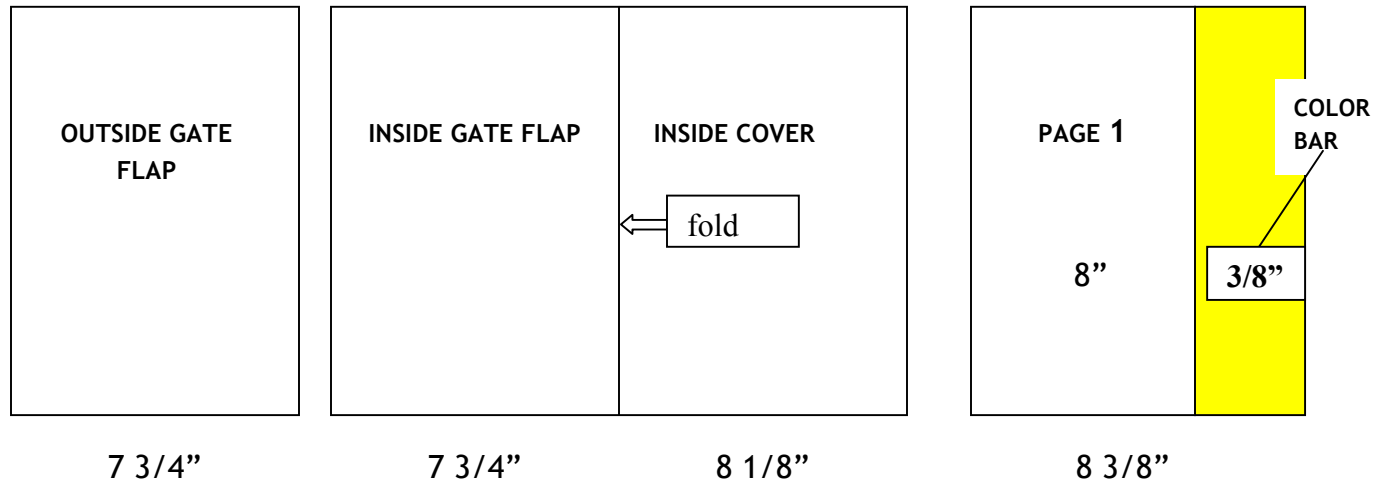

House Beautiful

Cover Gatefold Specifications

There will be a 3/8" wide color bar appearing at the face edge of page one.
Edit will determine the color of the color bar.

HEIGHT FOR ALL PAGES

Bleed: 11 1/8"

Trim: 10 7/8"

Live: 10 3/8"

PAGE 1 OF THE MAGAZINE

Bleed: 8 5/8" (includes 1/8" bleed on left edge and 1/8" of color bar on right edge)

Trim: 8 3/8" (ad space is 8" + 3/8" for color bar on right edge)

Live: 7 7/8"

OUTSIDE GATE FLAP

Bleed: 8"

Trim: 7 3/4"

Live: 7 1/4"

INSIDE GATE FLAP AND INSIDE COVER COMBINED

Bleed: 16 1/8" (bleed on outside edges, no bleed on the fold edge)

Trim: 15 7/8"

Live: 15 3/8"