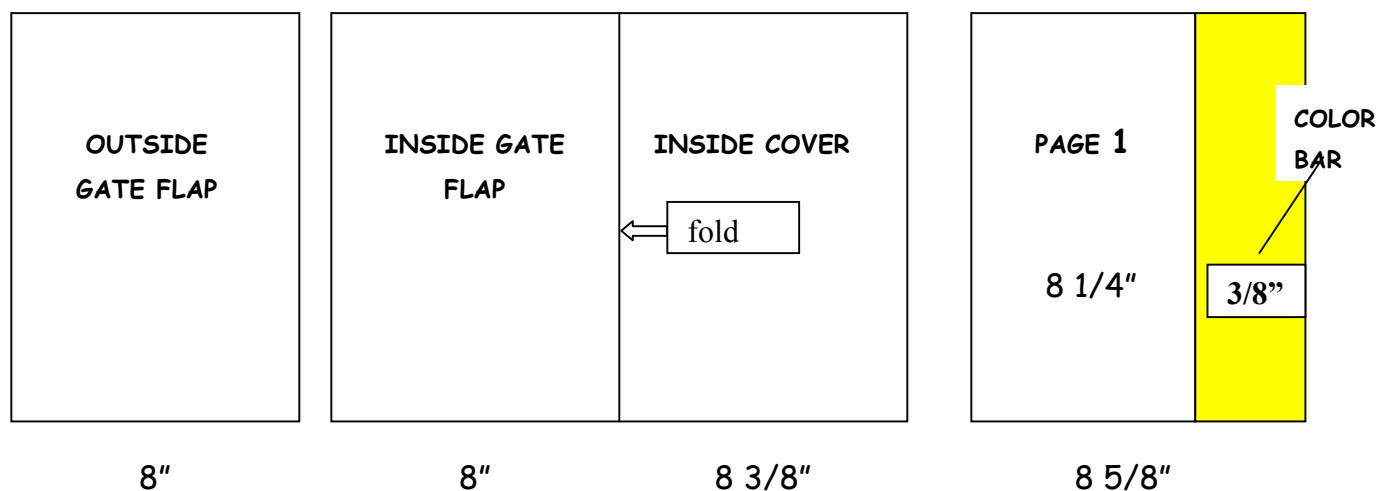

Oprah

Cover Gatefold Specifications

There will be a 3/8" wide color bar appearing at the face edge of page one. Edit will determine the color of the color bar.

HEIGHT FOR ALL PAGES

Bleed: 11 1/8"

Trim: 10 7/8"

Live: 10 3/8"

PAGE 1 OF THE MAGAZINE

Bleed: 8 7/8" (includes 1/8" bleed on left edge and 1/8" of color bar on right edge)

Trim: 8 5/8" (ad space is 8 1/2" + 3/8" for color bar on right edge)

Live: 8 1/8"

OUTSIDE GATE FLAP

Bleed: 8 1/4"

Trim: 8"

Live: 7 1/2"

INSIDE GATE FLAP AND INSIDE COVER COMBINED

Bleed: 16 5/8" (bleed on outside edges, no bleed on the fold edge)

Trim: 16 3/8"

Live: 15 7/8"

SEND ALL AD FILES THROUGH THE AD SUBMISSION GATEWAY – LINK BELOW – NEW USERS MUST REGISTER: