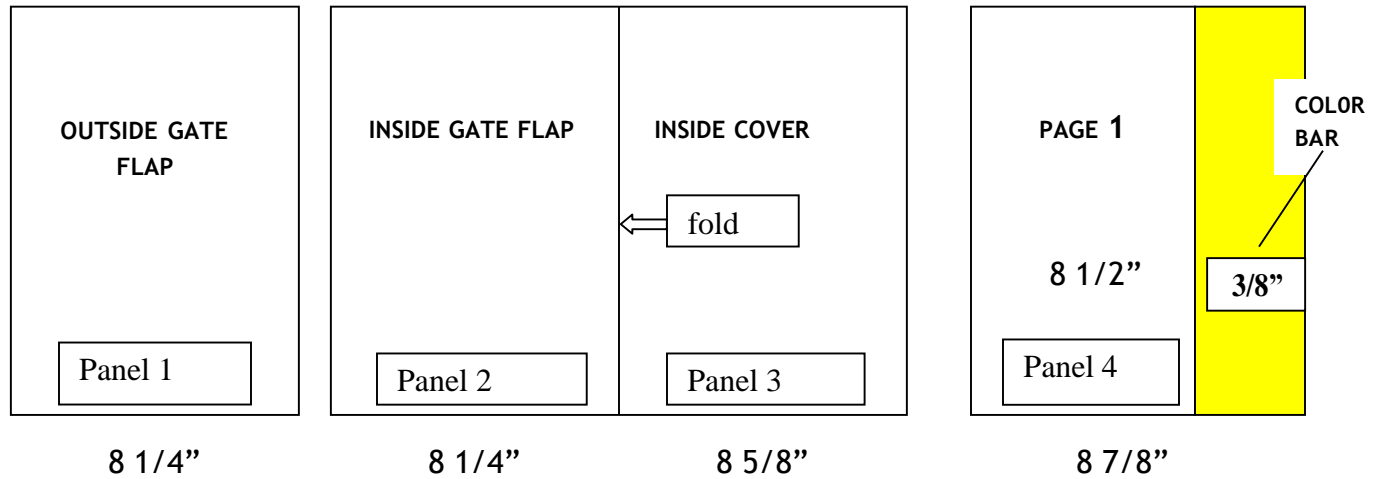

# Cover Gatefold Specifications

There will be a  $\frac{3}{8}$ " wide color bar appearing at the face edge of page one.  
Edit will determine the color of the color bar.

## PAGE 1 OF THE MAGAZINE

Bleed:  $9 \frac{1}{8}$ " (includes  $\frac{1}{8}$ " bleed on left edge and  $\frac{1}{8}$ " of color bar on right edge)

Trim:  $8 \frac{7}{8}$ " (ad space is  $8 \frac{1}{2}$ " +  $\frac{3}{8}$ " for color bar on right edge)