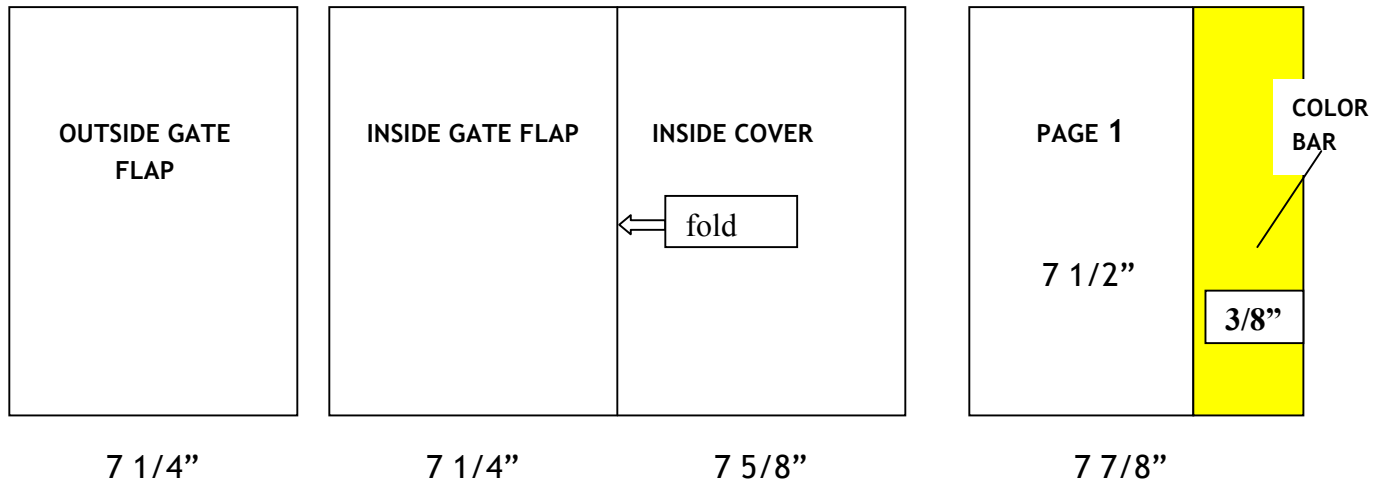

Redbook

Cover Gatefold Specifications

There will be a 3/8" wide color bar appearing at the face edge of page one.
Edit will determine the color of the color bar.

HEIGHT FOR ALL PAGES

Bleed: 10 3/4"
Trim: 10 1/2"
Live: 10"

PAGE 1 OF THE MAGAZINE

Bleed: 8 1/8" (includes 1/8" bleed on left edge and 1/8" of color bar on right edge)
Trim: 7 7/8" (ad space is 7 1/2" + 3/8" for color bar on right edge)
Live: 7 3/8"

OUTSIDE GATE FLAP

Bleed: 7 1/2"
Trim: 7 1/4"
Live: 6 3/4"

INSIDE GATE FLAP AND INSIDE COVER COMBINED

Bleed: 15 1/8" (bleed on outside edges, no bleed on the fold edge)
Trim: 14 7/8"
Live: 14 3/8"

SEND ALL AD FILES THROUGH THE AD SUBMISSION GATEWAY – LINK BELOW – NEW USERS MUST REGISTER: