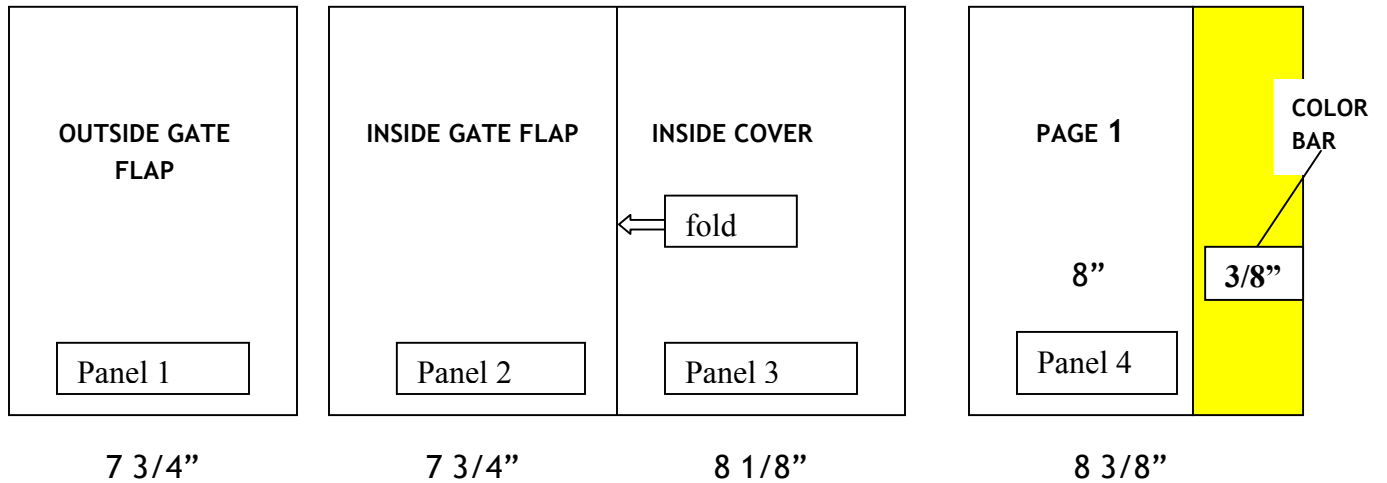

Veranda

Cover Gatefold Specifications

There will be a 3/8" wide color bar appearing at the face edge of page one.
Edit will determine the color of the color bar.

HEIGHT FOR ALL PAGES

Bleed: 11 1/8"
Trim: 10 7/8"
Live: 10 3/8"

PAGE 1 OF THE MAGAZINE

Bleed: 8 5/8" (includes 1/8" bleed on left edge and 1/8" of color bar on right edge)
Trim: 8 3/8" (ad space is 8" + 3/8" for color bar on right edge)
Live: 7 7/8"

OUTSIDE GATE FLAP

Bleed: 8"
Trim: 7 3/4"
Live: 7 1/4"

INSIDE GATE FLAP AND INSIDE COVER COMBINED

Bleed: 16 1/8" (bleed on outside edges, no bleed on the fold edge)
Trim: 15 7/8"
Live: 15 3/8"

SEND ALL AD FILES THROUGH THE AD SUBMISSION GATEWAY – LINK BELOW – NEW USERS MUST REGISTER: